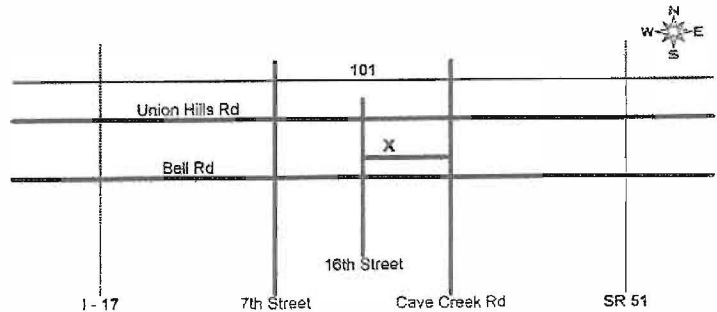

Native Women's Fall Conference

FRIDAY

- 4:00pm - 5:15pm Registration
- 5:15pm - 6:30pm Supper
- 6:30pm - 8:30pm ☺

Acquaintance Time & **Fun Fashion Show!**

Bring your Native custom, favorite outfit, or own design

- 8:30pm - 10:30pm Shopping - Free Time
- 10:30pm - 6:00am Quiet Time!!

CHIEF SHEPHERD DISCIPLESHIP CENTER

1644 E. Campo Bello Drive
Phoenix, Arizona 85022
Telephone: (602)482-0828
Fax: (602)482-0860

SATURDAY

- 8:15am - 9:00am Breakfast
- 9:00am - 10:15am Session with Joan
- 10:15am - 10:45am Coffee Break
- 10:45am - 12:00pm Session with Joan
- 12:00pm - 1:00pm Lunch & Craft Sale
- 1:00pm - 2:15pm Singing & Sharing
- 2:15pm - 2:45pm Break
- 2:45pm - 4:00pm Craft ☺

Reservations for overnight lodging will be accepted on a first-come, first-serve basis as availability is limited. Payment must accompany registration to secure lodging.

REGISTER EARLY!

Nursery - Saturday only
Pre-registration of children **required**
by October 22
Ages: birth to 4 years

Fall Native Women's Conference
November 5 - 6, 2010

Name _____

Address _____

City _____ State _____ Zip _____

Phone: (____) _____ home (____) _____ work email _____

Postmark/fax/call by October 22:

- ☐ $40.00 — Friday & Saturday - includes sessions, 1 night lodging, 3 meals & craft
  (Reservations for overnight lodging will be accepted on a first-come, first-serve basis as availability is limited. Payment must accompany registration to secure lodging.) ☐ Wheelchair or impaired mobility.
- ☐ $35.00 — Saturday only - includes sessions, 2 meals & craft.

Postmark/fax/call after October 22: ☐ $50.00 — Friday & Saturday. ☐ $50.00 — Saturday only.

Please charge my: ☐ Visa ☐ Mastercard Amount $ _____ Name on card _____

Card # _____ 3 digit code on back _____ Expiration _____

- ☐ Nursery needed: Number of children _____ Please list names and ages of children on back.
  (Nursery Saturday only — Pre-registration required by October 22 — Ages: birth to 4 years)

Cancellations and substitutions. Cancellations received up to October 25th are refundable minus a $15 fee. After that, cancellations are subject to the entire fee. Substitutions may be made at any time.